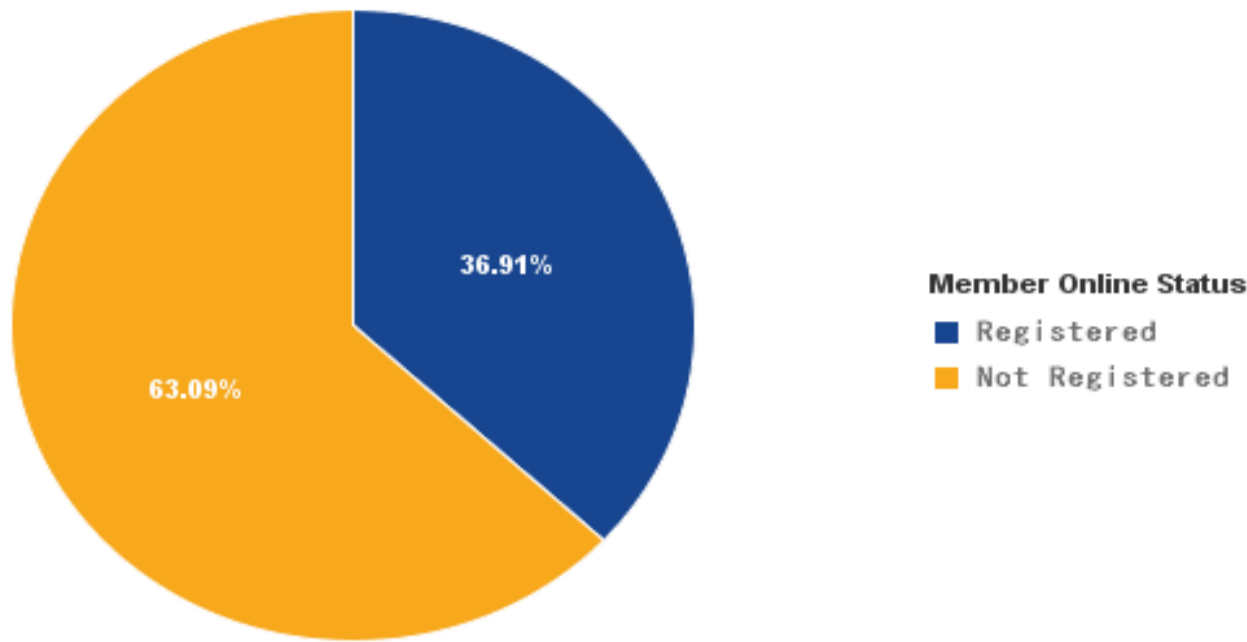

District 2610
Total Members: 2,498

District 2610

Clubs with an asterisk * following their name and ID are Rotaract clubs. Clubs without an asterisk are Rotary clubs.