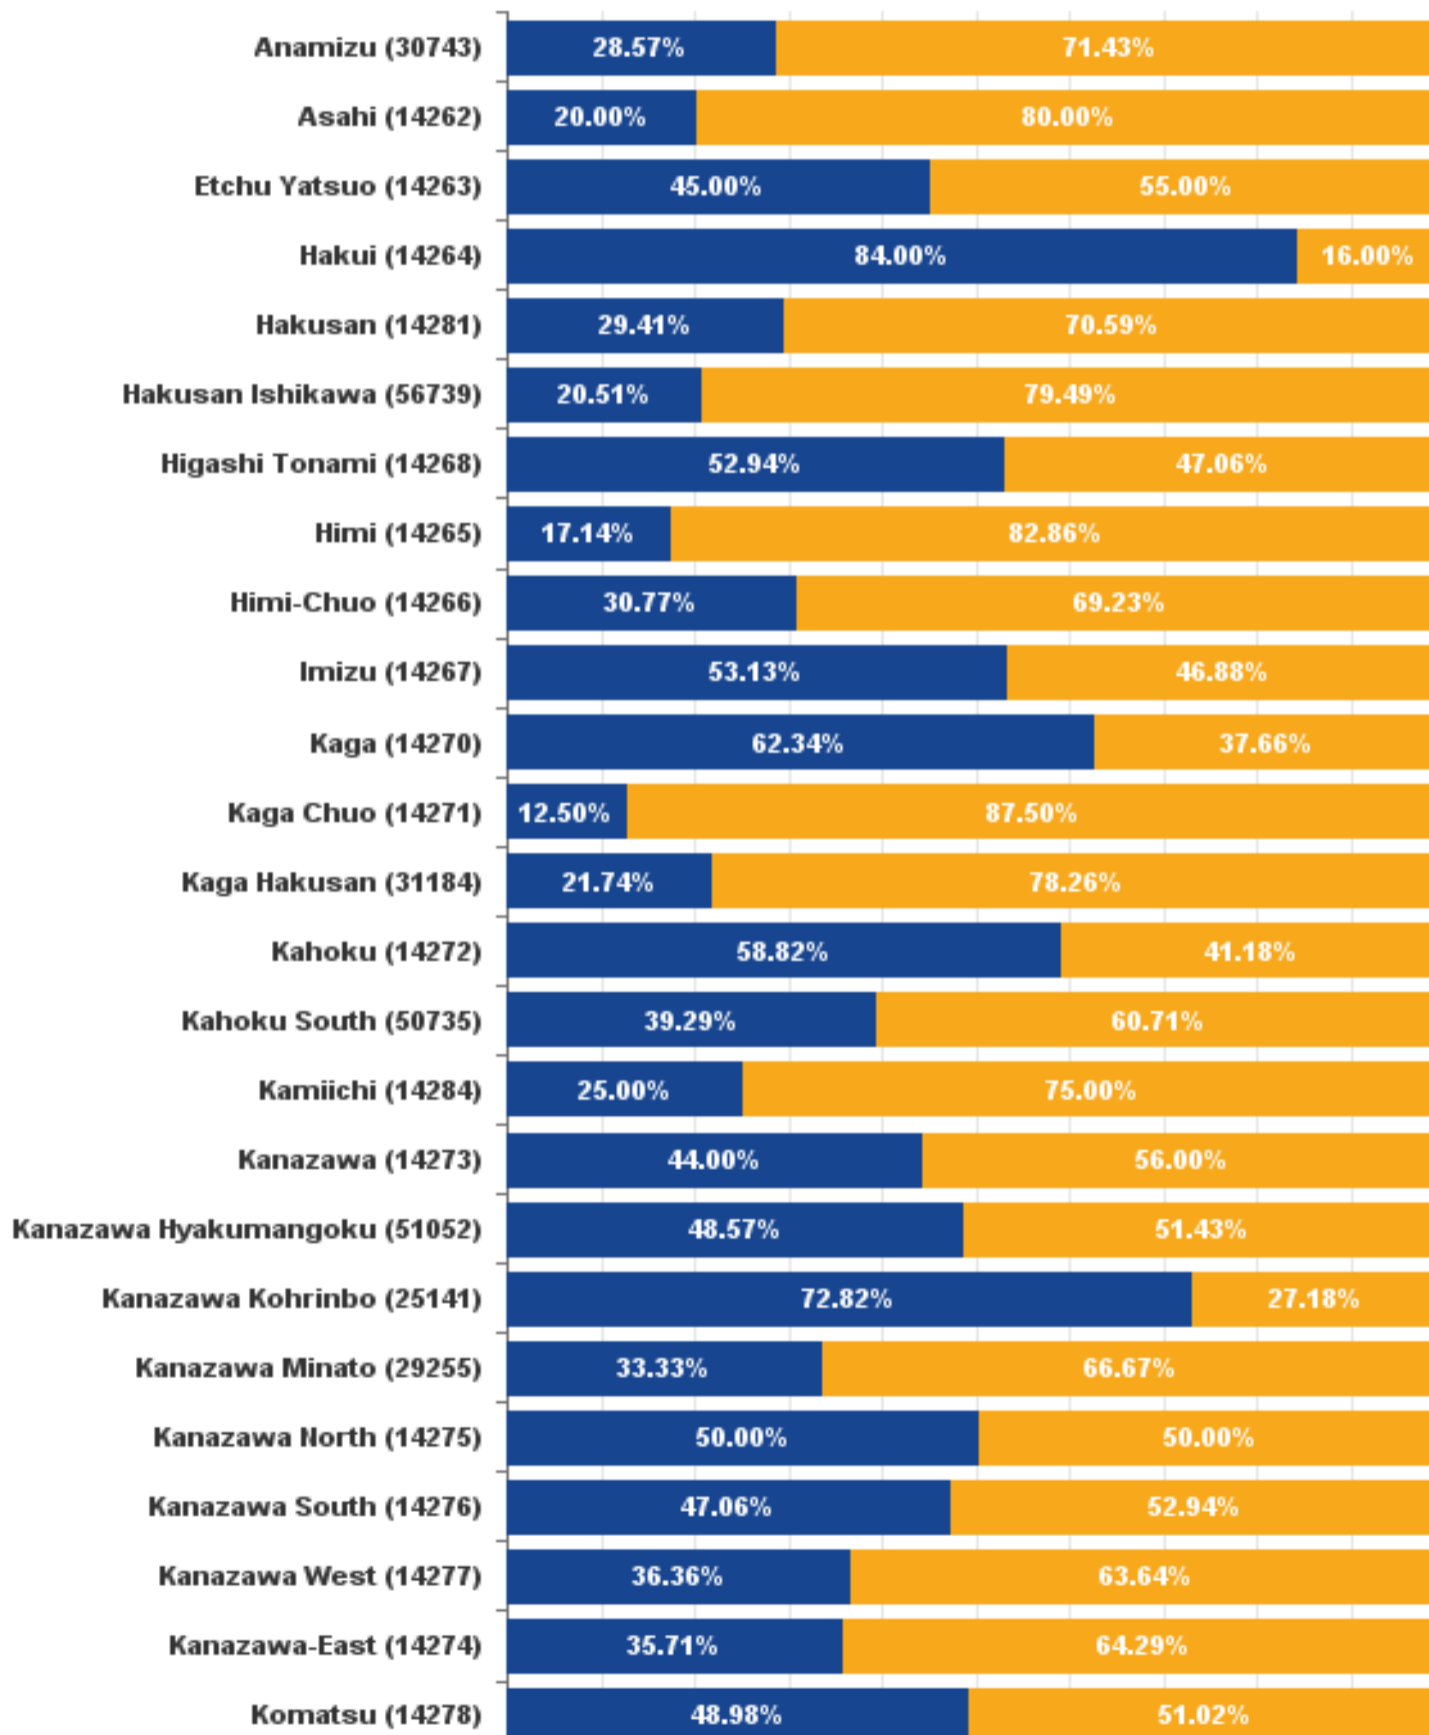

District 2610
Total Members: 2,498

District 2610

Clubs with an asterisk * following their name and ID are Rotaract clubs. Clubs without an asterisk are Rotary clubs.