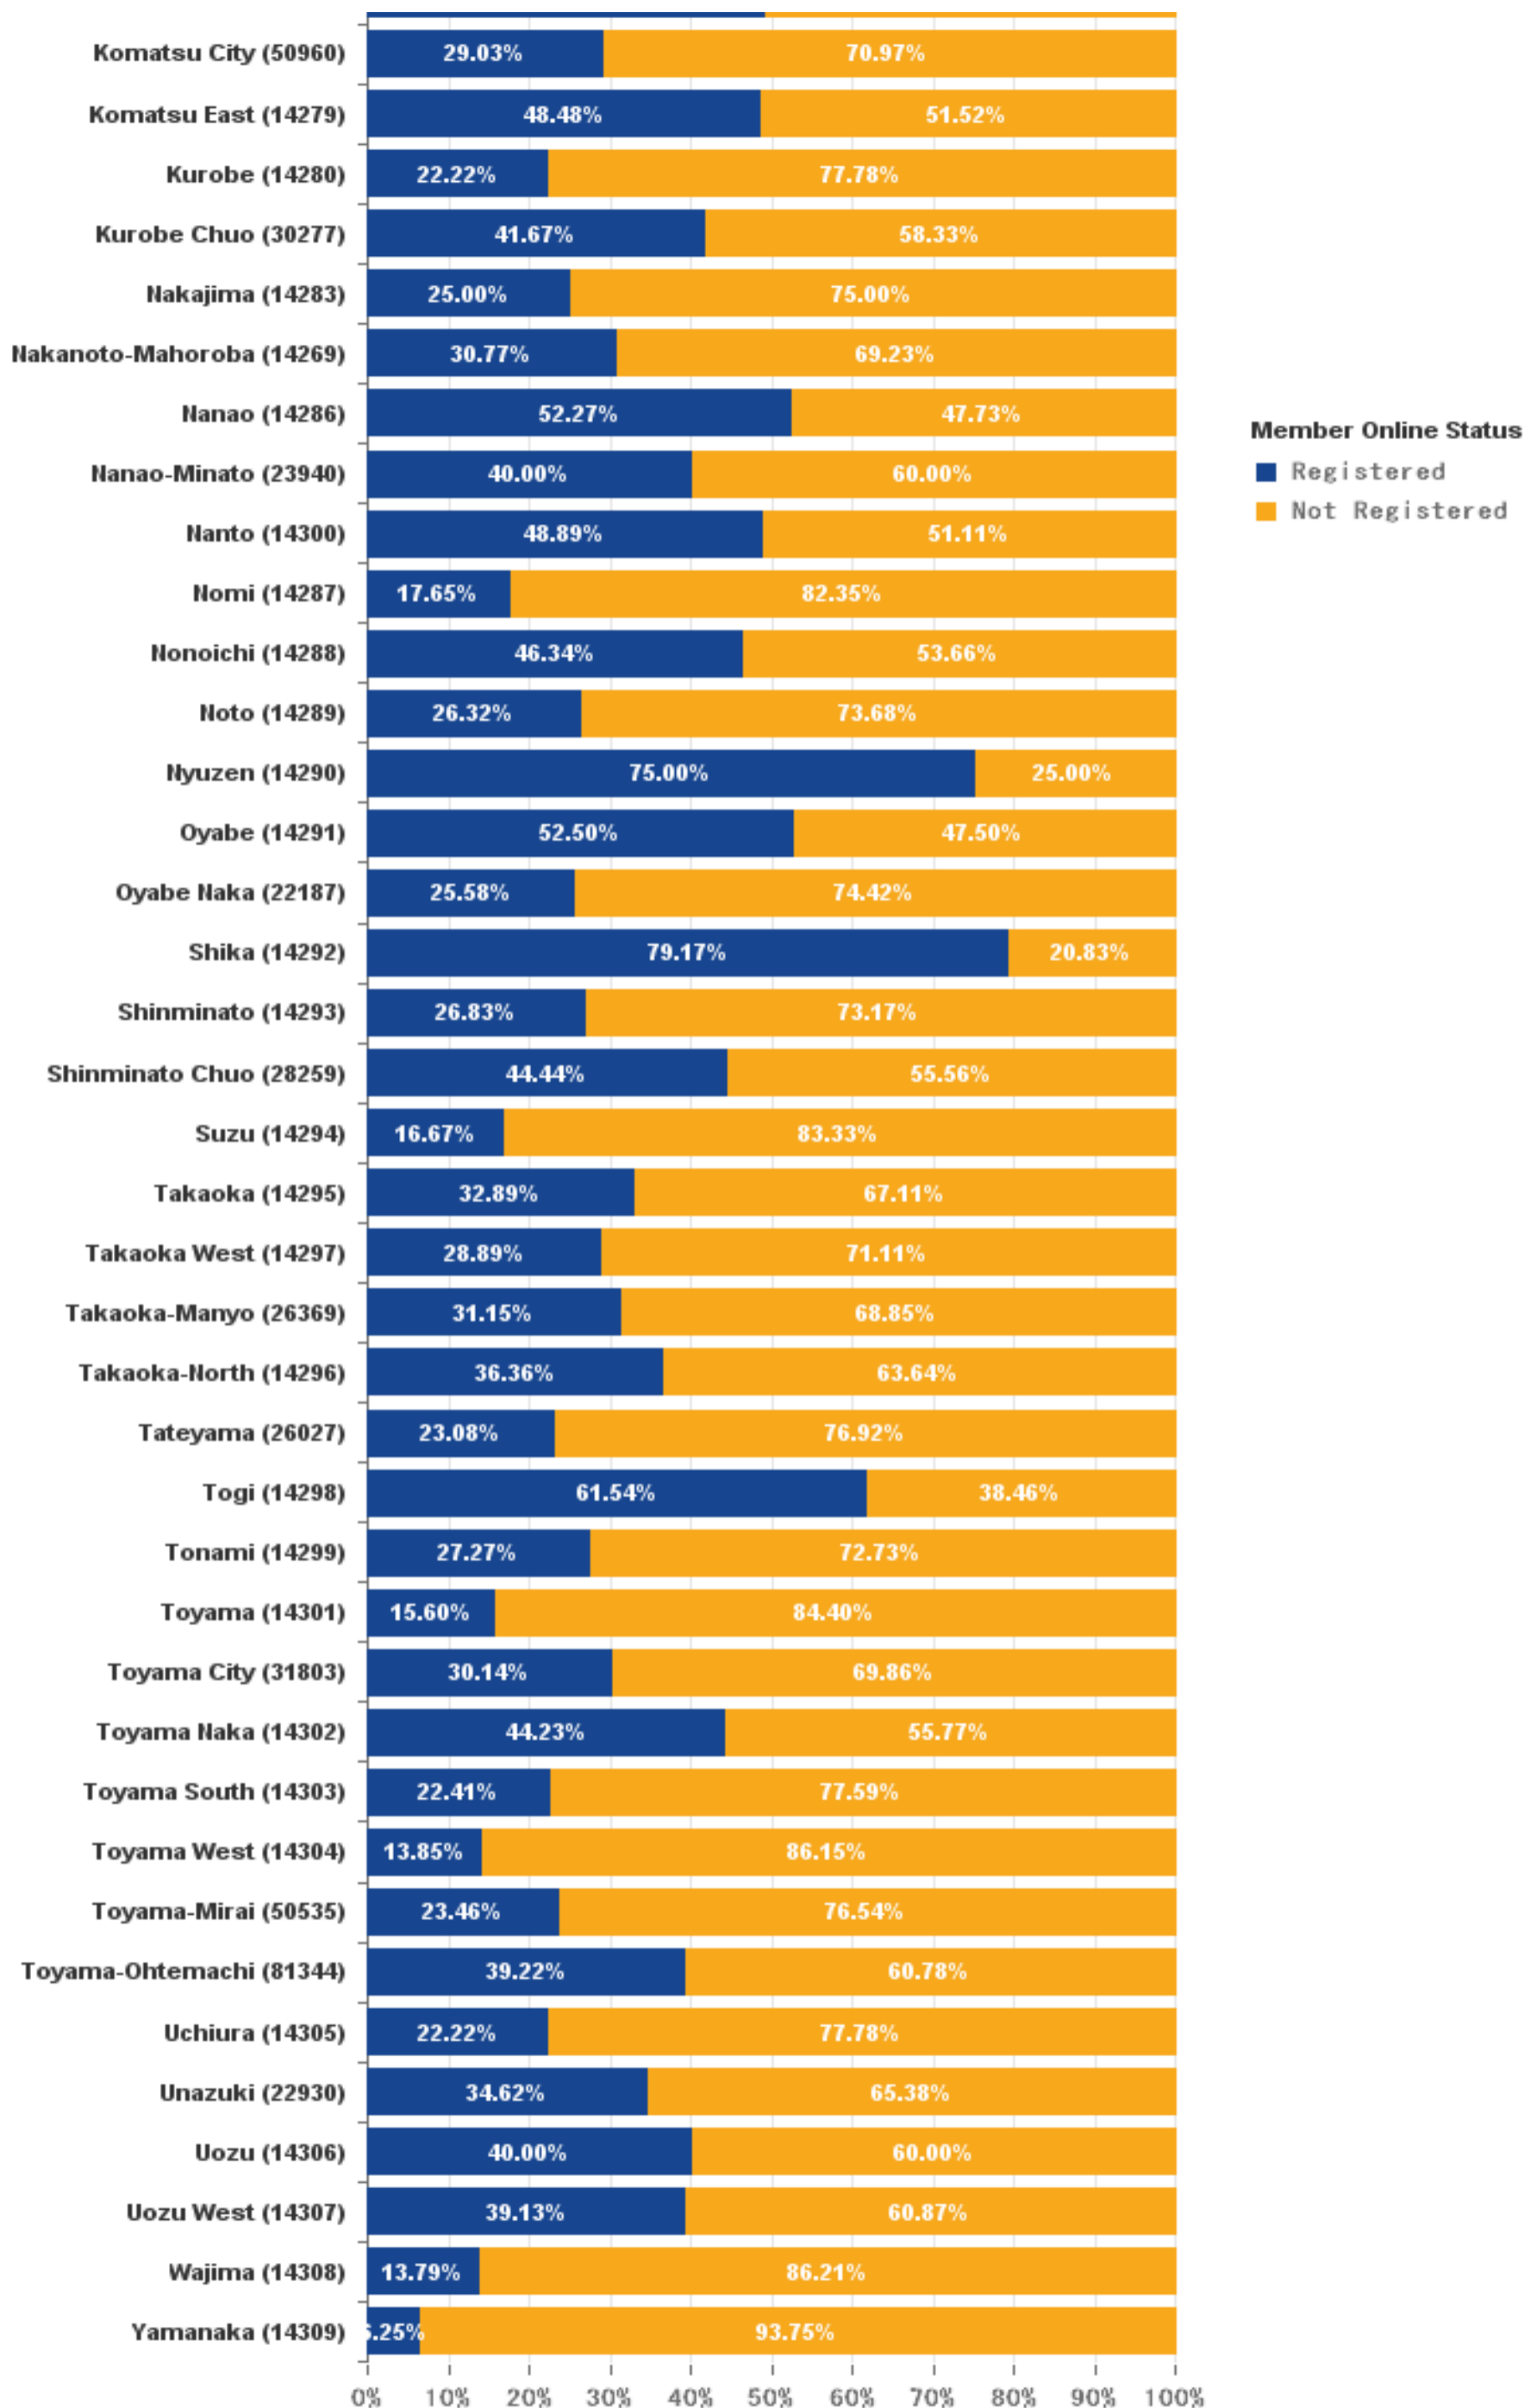

District 2610
Total Members: 2,498

District 2610

Clubs with an asterisk * following their name and ID are Rotaract clubs. Clubs without an asterisk are Rotary clubs.